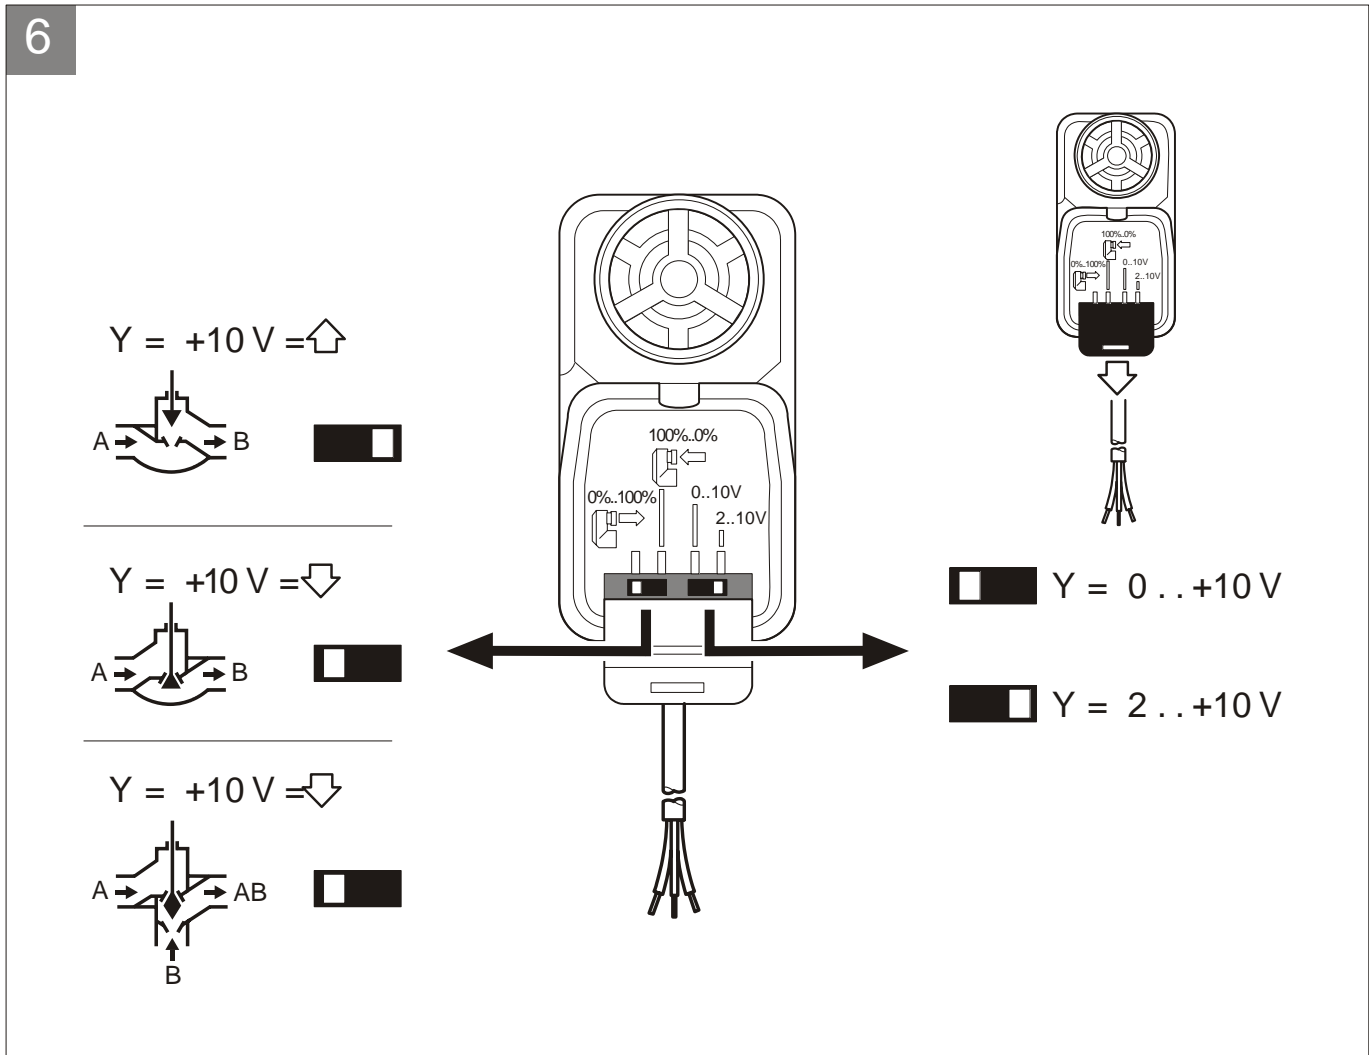

DISPOSAL

	E	DISPOSAL	WEEE Directive	F	DISPOSITION	La directive WEEE	FI	TUOTTEEN LOPPUKÄSITTELY	WEEE-direktiivi
	DK	BORTSKAFFELSE	Bortskaffelse	N	Avfall/ avhending	WEEE direktiv	I	SMALTIMENTO	Direttiva WEEE
	ES	DISPOSICIÓN	Directiva WEEE	NL	Verwijdering	WEEE richtlijn	D	ENTSORGUNG	Entsorgungsanweisung
E	At the end of their useful life the packaging and product should be disposed of via a suitable recycling centre. Do not dispose of with normal household waste. Do not burn.			F	À la fin de leur vie utile l'emballage et le produit devront être recyclé par un centre approprié. Ne pas les mélanger ou les jeter avec les déchets ménagers. Ne pas brûler.		Fi	Tuote tulee toimittaa asianmukaiseen kierrätyspisteeseen. Älä laita tavallisen kotitalousjätteen joukkoon. Älä polta.	
DK	Bortskaffelse af emballage og produkt skal foregå via et genbrugscenter. Må ikke bortskaffes sammen med normal husholdningsaffald. Må ikke brændes.			N	Etter utgått levetid skal emballasje og produkt leveres til et egnet gjenvinningsanlegg. Skal ikke kastes i vanlig husholdningsavfall. Skal ikke brennes.		I	Al termine del loro utilizzo, l'imballo e il prodotto dovrebbero essere collocati in un centro di riciclo appropriato. Non collocare in un normale centro di raccolta rifiuti. Non bruciare.	
ES	Al final de su vida útil, la cubierta y el equipo deben ser depositados en un centro de reciclaje apropiado. No se debe desechar con los residuos normales. No quemar.			NL	Aan het einde van hun levensduur dienen de verpakkin en het product door een daarvoor geschikt recyclingsbedrijf te worden verwijderd. Niet bij het huishoudelijk afval voegen. Niet verbranden.		D	Am Ende der Lebensdauer sollte das Geräte an ein Entsorgungsunternehmen abgegeben werden. Geben Sie die Teile nicht in den normalen Haushaltsabfall! Verbrennen Sie auf keinem Fall die Materialien!	

Manufactured for and on behalf of the Environmental and Combustion Controls Division of Honeywell Technologies Sarl, Ecublens, Route du Bois 37, Switzerland by its Authorized Representative.

Trend Control Systems Ltd reserves the right to revise this publication from time to time and make changes to the content hereof without obligation to notify any person of such revisions or changes.

Trend Control Systems Limited

P.O. Box 34 Horsham, West Sussex, RH12 2YF, UK. Tel: +44 (0)1403 211888, Fax: +44 (0)1403 241608, www.trend-controls.com